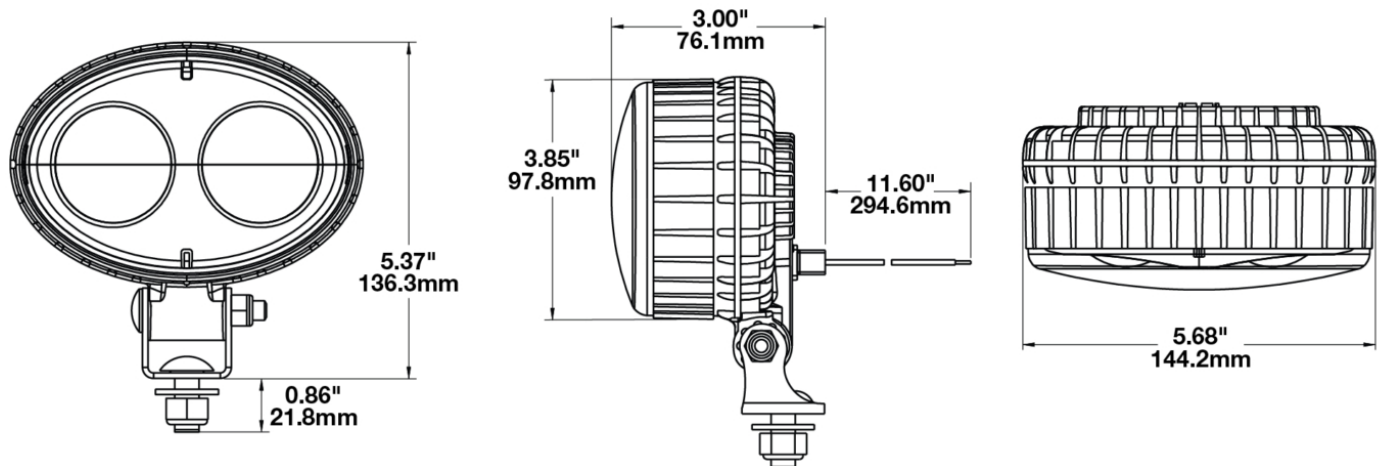

LED Forklift Safety Light and Warning Light - Model 770 BLU

PRODUCT DIMENSIONS

ELECTRICAL SPECIFICATIONS

Input Voltage	12-110V DC
Operating Voltage	9-120V DC
Red Wire	Positive
Black Wire	Negative
Current Draw	0.50A @ 12V DC 0.12A @ 60V DC 0.08A @ 110V DC